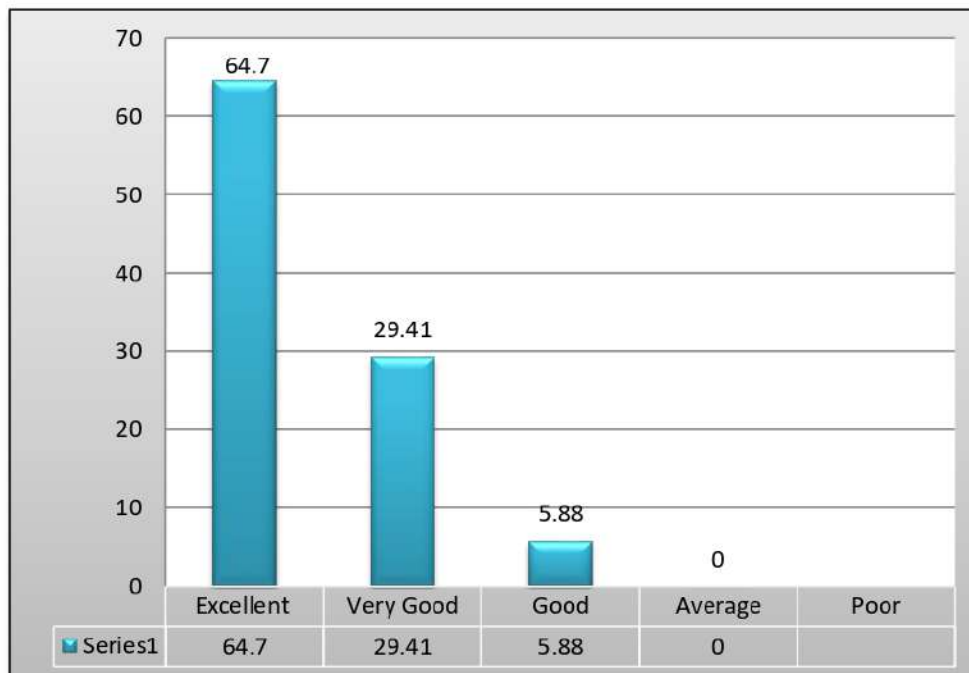

- ✓ **The curriculum accomplished by the employees is relevant to industrial needs.**

- ✓ **The skills required for the employment is addressed in Curriculum**

- ✓ **Extra-curricular courses offered by the institution has enhanced productivity:**

- ✓ **Performance after essential soft skills provided by institution.**

✓ **Visible Institutional values and ethics from institution:**

✓ **Flexibility incarnated by the institution in team working and team efforts.**