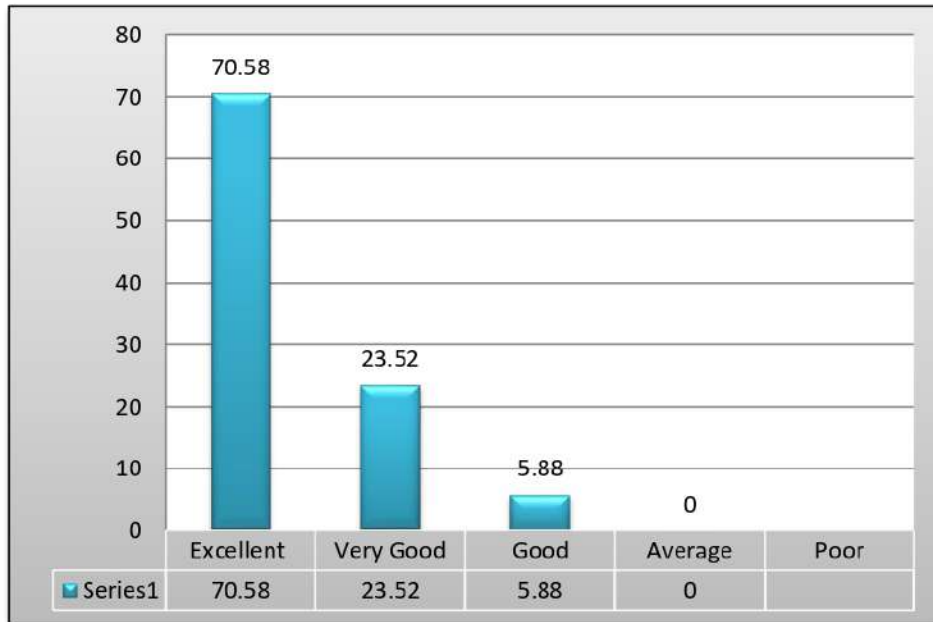

✓ **Factor of internal motivation visible through the reflection of confidence:**

Principal
SWAMI SWATANTRANAND MEMORIAL COLLEGE
Dinanagar (Gurdaspur)