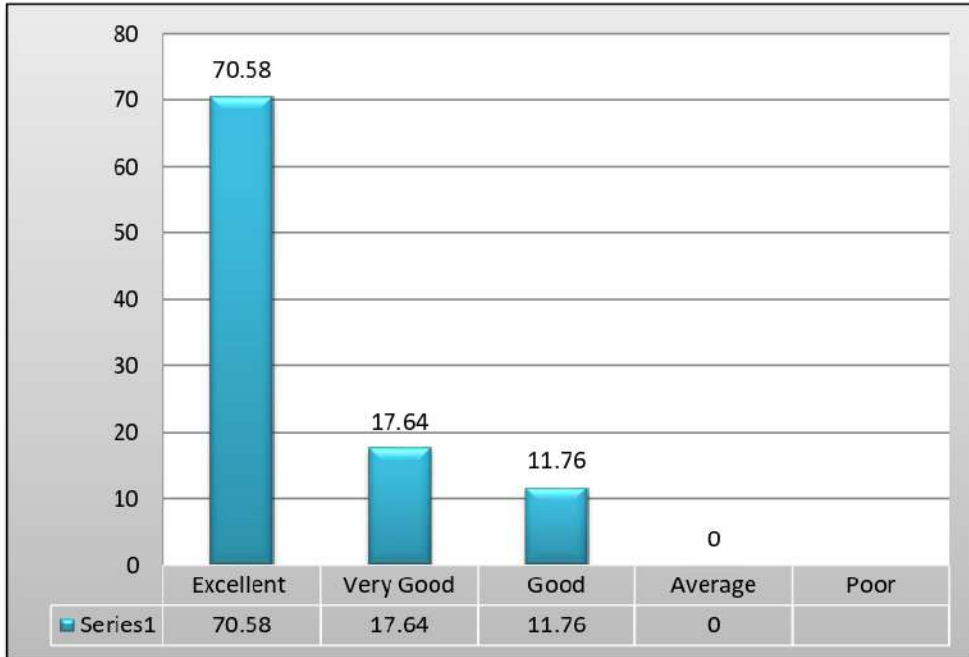

- ✓ **The curriculum accomplished by the employees is relevant to industrial needs.**

- ✓ **The skills required for the employment is addressed in Curriculum**

- ✓ **Extra-curricular courses offered by the institution has enhanced productivity:**

- ✓ **Performance after essential soft skills provided by institution.**

✓ **Visible Institutional values and ethics from institution:**

✓ **Flexibility incarnated by the institution in team working and team efforts.**