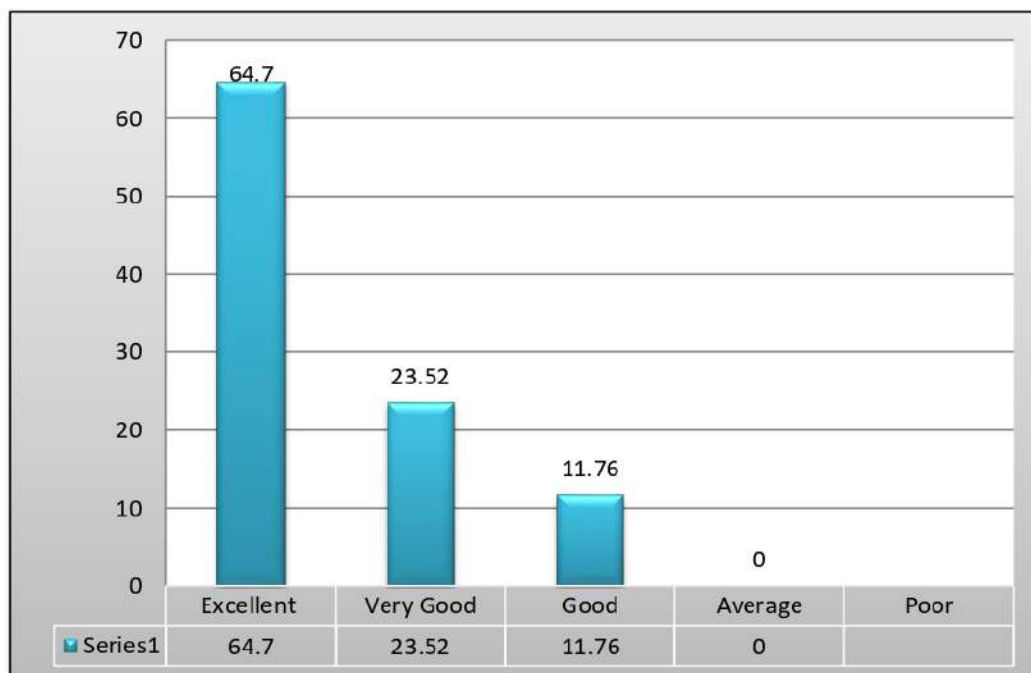

- ✓ **The curriculum accomplished by the employees is relevant to industrial needs.**

- ✓ **The skills required for the employment is addressed in Curriculum**

- ✓ **Extra-curricular courses offered by the institution has enhanced productivity:**

- ✓ **Performance after essential soft skills provided by institution.**

✓ **Visible Institutional values and ethics from institution:**

✓ **Flexibility incarnated by the institution in team working and team efforts.**