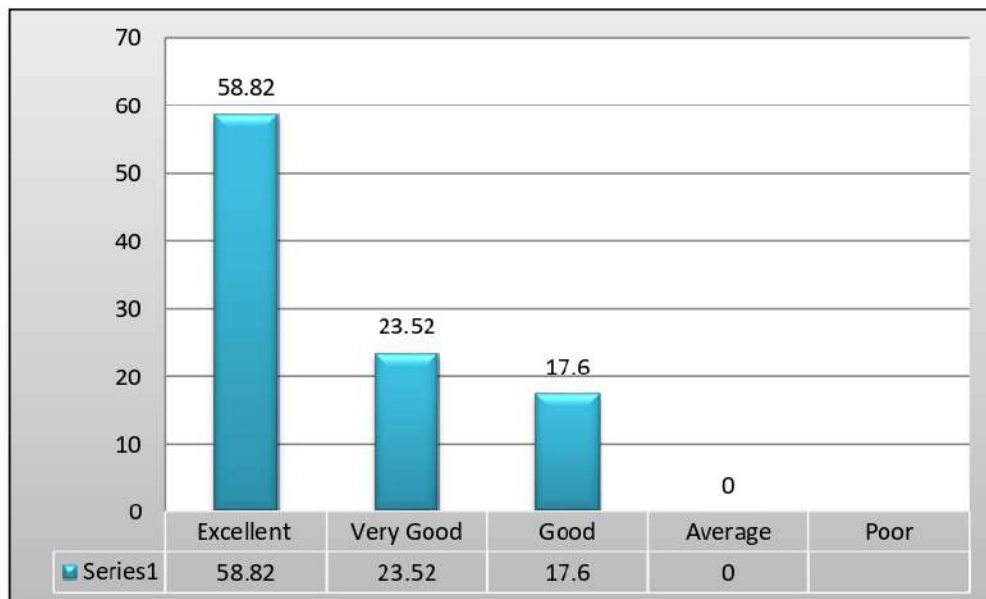

- ✓ **The skills required for the employment is addressed in Curriculum**