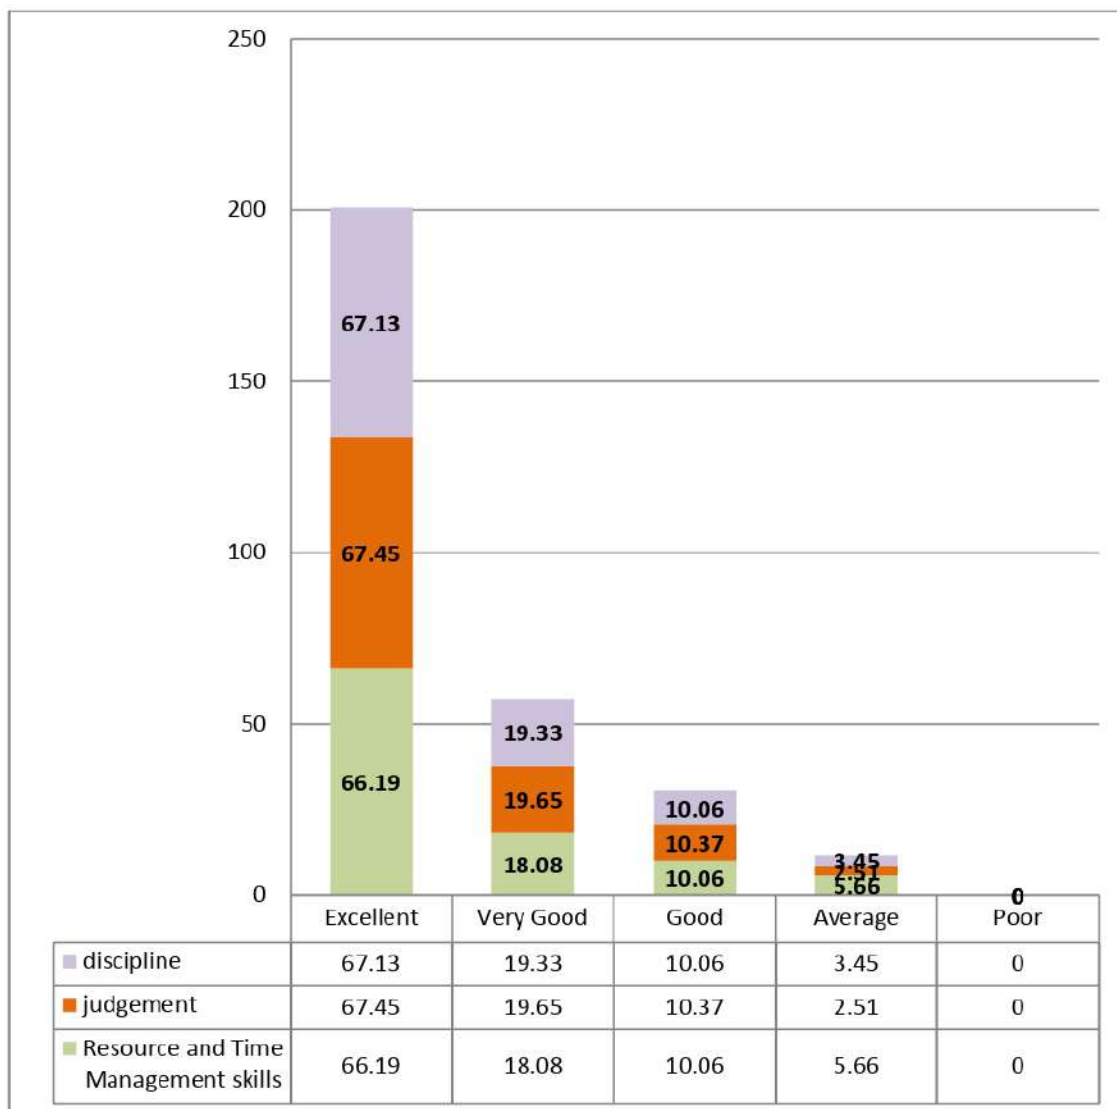

- **Management/ Leadership Skills**

- ❖ Resource and Time Management Skills
- ❖ Judgement
- ❖ Discipline

• Career Opportunities

Principal
SWAMI SWATANTRAMANAND MEMORIAL COLLEGE
Dinanagar (Gundaspur)