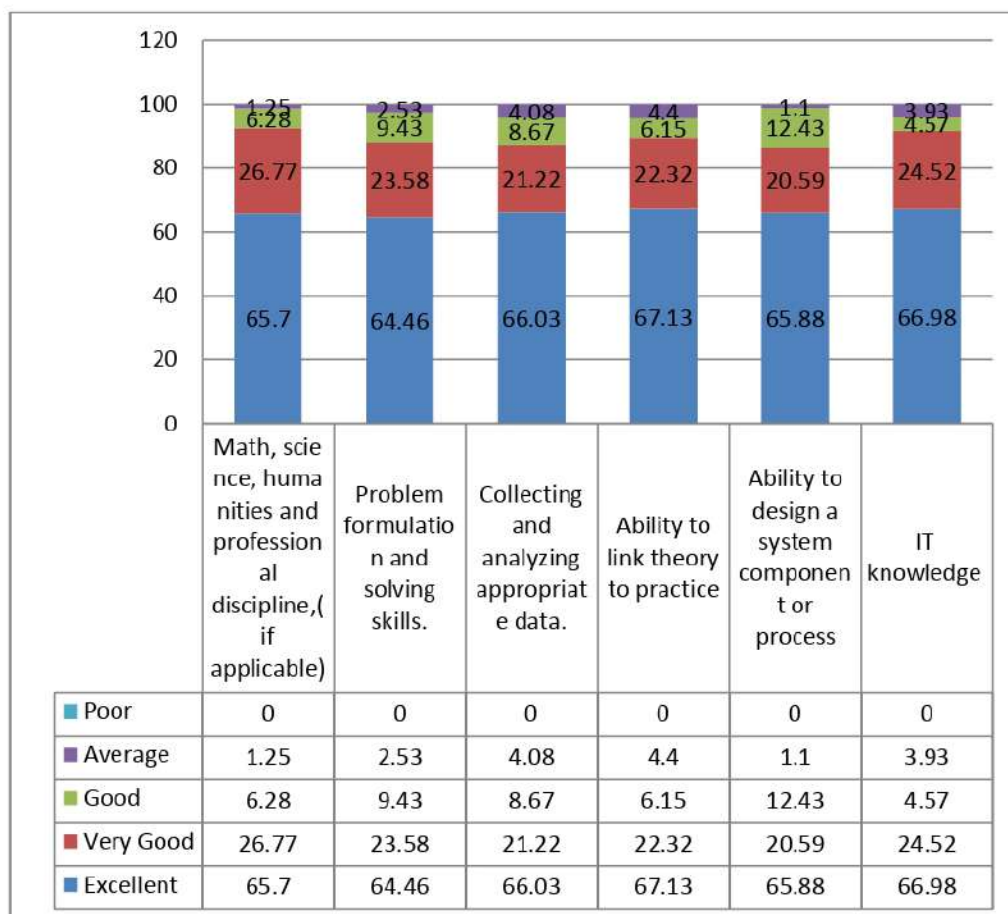

Description	Excellent	Very Good	Good	Average	Poor	Total
Communication Skills	Oral Communication	425	171	30	10	0	636
	Report Writing	417	161	48	10	0	636
	Presentation	419	161	45	11	0	636
Interpersonal skills	Ability to work in teams	425	191	12	8	0	636
	Ability to work in arduous/ challenging situation	420	177	25	14	0	636
	Independent thinking	415	185	24	12	0	636
	Appreciation of ethical values	427	181	23	5	0	636
Management/ Leadership Skills	Resource and time management skills	421	115	64	36	0	636
	Judgement	429	125	66	16	0	636
	Discipline	427	123	64	22	0	636
Career Opportunities	Career	428	121	69	18	0	636

- **Knowledge**

- ❖ Math, science, humanities and professional discipline,(if applicable)
- ❖ Problem formulation and solving skills.
- ❖ Collecting and analyzing appropriate data.
- ❖ Ability to link theory to practice
- ❖ Ability to design a system component or process
- ❖ IT knowledge