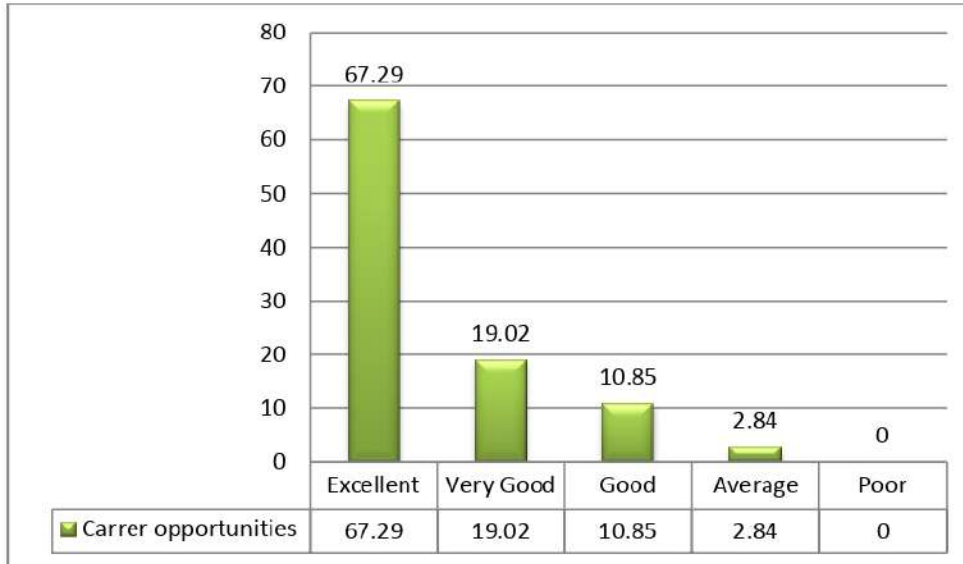

- **Communication skills**

- ❖ Oral communication
- ❖ Report writing
- ❖ Presentation

- **Interpersonal skills**

- ❖ Ability to work in teams
- ❖ Ability to work in arduous/ challenging situation
- ❖ Independent thinking
- ❖ Appreciation of ethical values

- **Management/ Leadership Skills**

- ❖ Resource and Time Management Skills
- ❖ Judgement
- ❖ Discipline

• Career Opportunities

Principal
SWAMI SWATANTRAMANAND MEMORIAL COLLEGE
Dinanagar (Gundaspur)