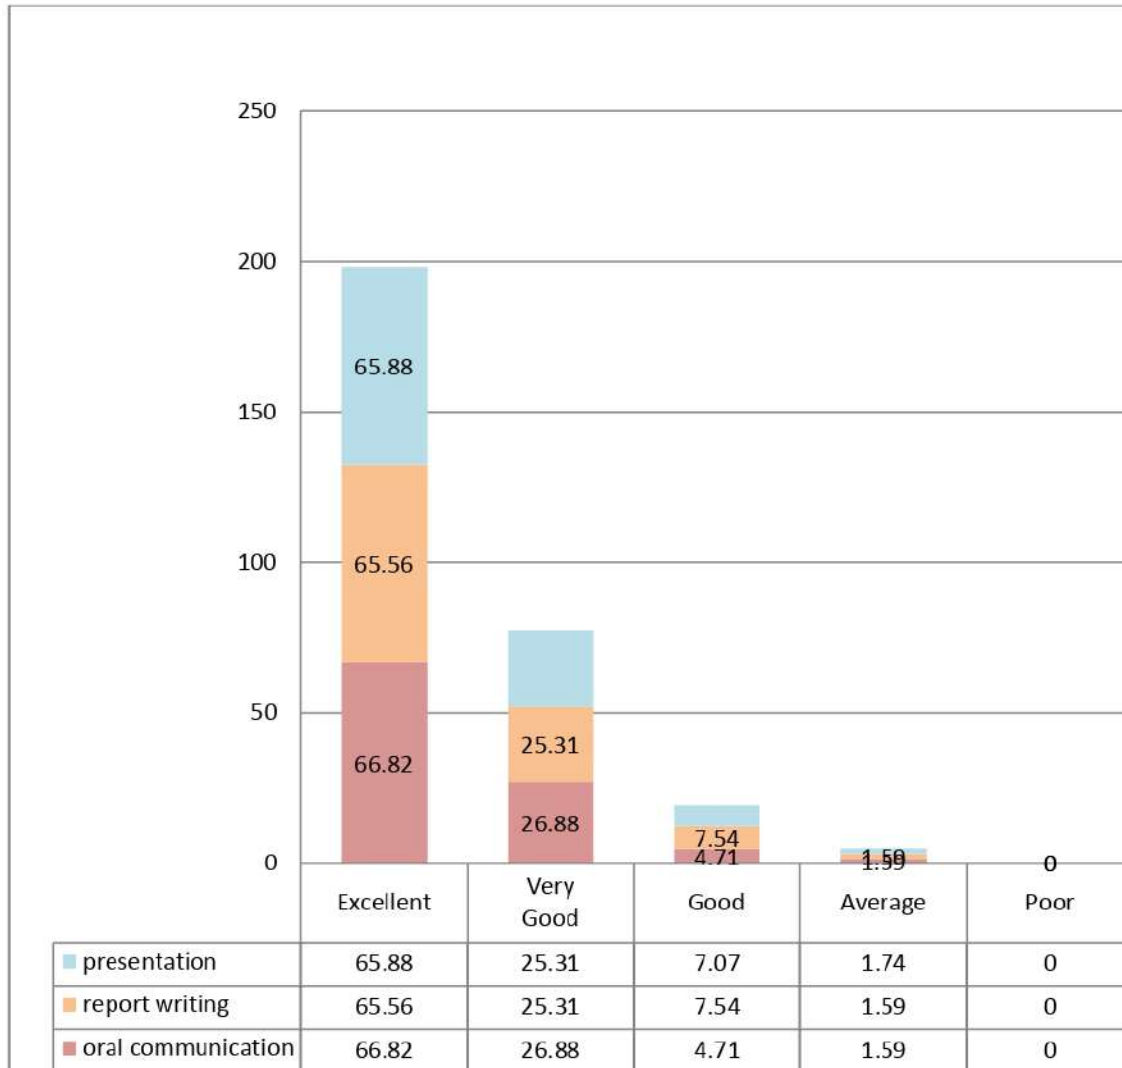

- **Communication skills**

- ❖ Oral communication
- ❖ Report writing
- ❖ Presentation