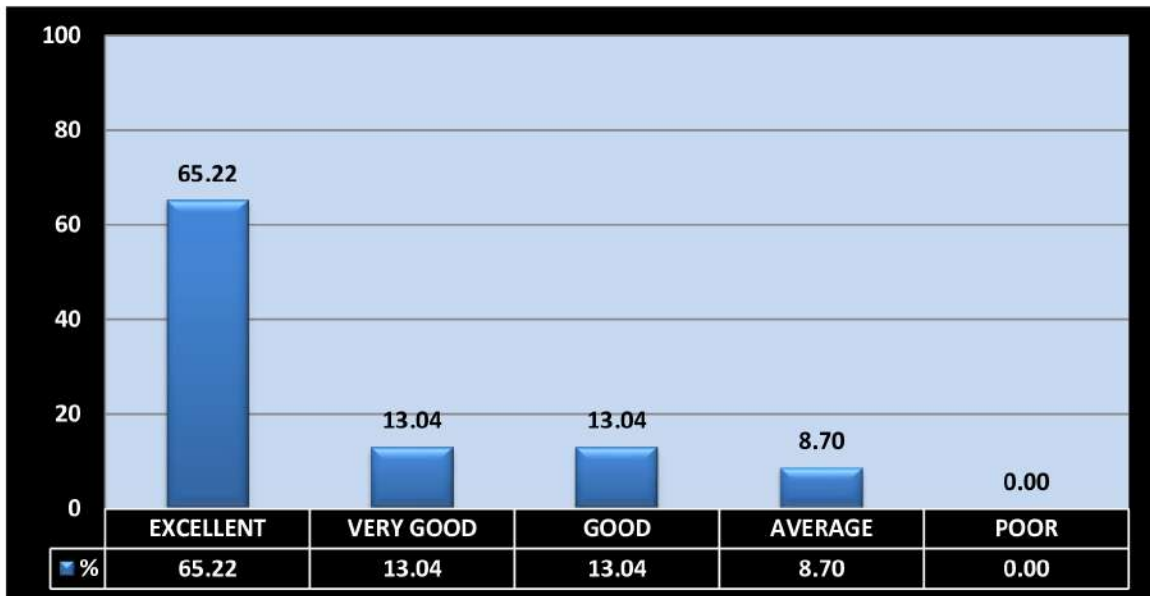

✓ **The curriculum accomplished by the employees is relevant to industrial needs.**